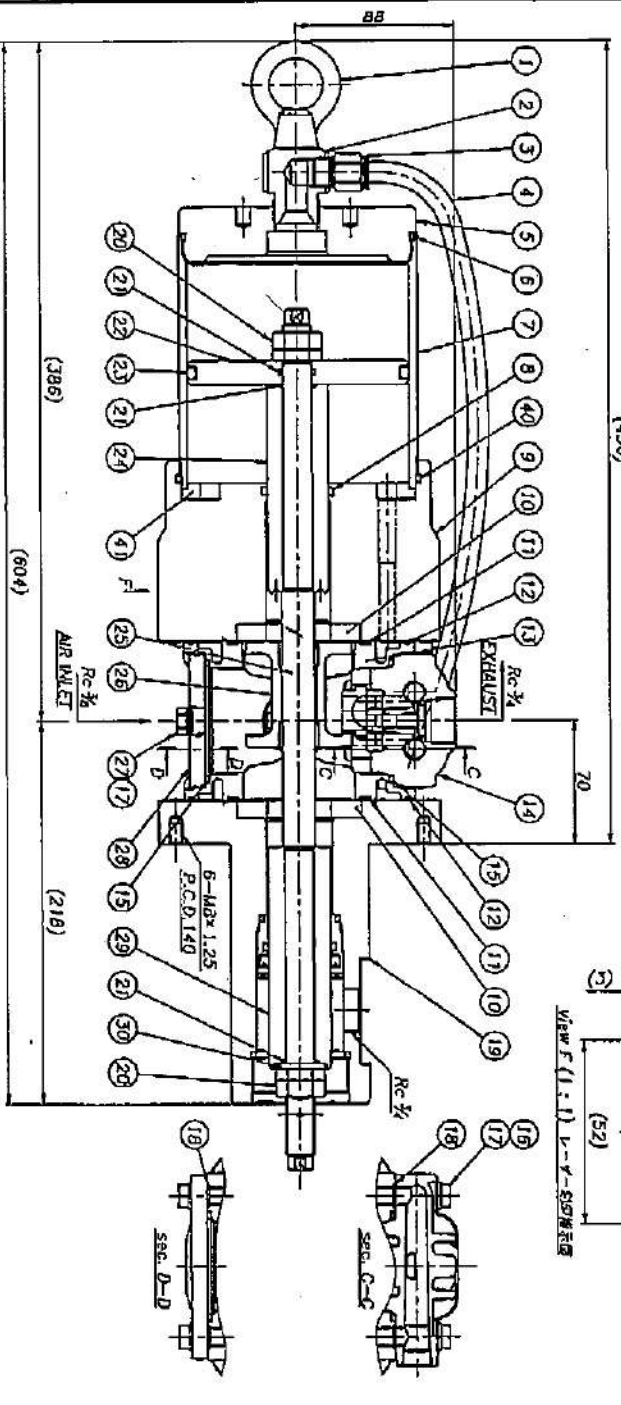

Assy No.
854819
854820

46	640034-0	VALVE SPRING PLATE	NBR	P35	1
45	640135-0	VALVE SPRING PLATE	NBR	C50	1
44	716468-4	VALVE SPRING PLATE	C3604	1	1
43	685795-4	VALVE SPRING PLATE	NBR	RELEASE SKT-36	1

ITEM	PART NO.	DESCRIPTION	UNIT	QTY	
42	640130-0	VALVE SPRING PLATE	NBR	C40	1
41	716419-4	VALVE SPRING PLATE	STK/L31	1	1
40	686369-4	VALVE SPRING PLATE	NBR	LSO-35132	1
39	773067-4	VALVE SPRING PLATE	GENUINE	1	4
38	619149-4	VALVE SPRING PLATE	SCM435	MBX1.25x25	6
37	716216-3	VALVE SPRING PLATE	AS066	1	2
36	640134-0	VALVE SPRING PLATE	NBR	G45	2
35	713620-4	VALVE SPRING PLATE	S45C	1	2
34	686301-4	VALVE SPRING PLATE	SM09C-V	1	2
33	714446-4	VALVE SPRING PLATE	SCM415	1	2
32	700231-4	VALVE SPRING PLATE	SCM415	1	2
31	619163-4	VALVE SPRING PLATE	SCM435	MBX1.25x80	6
30	631017-1	VALVE SPRING PLATE	SPCC	M16	1
29	716478-4	VALVE SPRING PLATE	SS400	1	1
28	716300-4	VALVE SPRING PLATE	SFHC	1	1
27	611149-1	VALVE SPRING PLATE	SS400	1	1
26	832996-4	VALVE SPRING PLATE	SS400	MBX1.25x25	6
25	716289-3	VALVE SPRING PLATE	S45C	1	1
24	716298-4	VALVE SPRING PLATE	SS400	1	1
23	640072-0	VALVE SPRING PLATE	NBR	P115	1
22	716418-4	VALVE SPRING PLATE	A2017	1	1
21	640015-0	VALVE SPRING PLATE	NBR	P16	3
20	886302-4	VALVE SPRING PLATE	SS400	M16x2	2
19	716466-2	VALVE SPRING PLATE	YS056	1	1
18	640007-0	VALVE SPRING PLATE	NBR	P10	8
17	631916-1	VALVE SPRING PLATE	SRM57A	M8	20
16	611153-1	VALVE SPRING PLATE	SS400	MBX1.25x35	2
15	640138-0	VALVE SPRING PLATE	NBR	G65	2
14	804815-3	VALVE SPRING PLATE	NBR	1	1
13	716258-2	VALVE SPRING PLATE	A0C12	1	1
12	773041-3	VALVE SPRING PLATE	NBR	1	2
11	686301-4	VALVE SPRING PLATE	NBR	AS569-150	2
10	770549-4	VALVE SPRING PLATE	NBR	1	2
9	716416-2	VALVE SPRING PLATE	A2017	1	1
8	640033-0	VALVE SPRING PLATE	NBR	P34	1
7	716415-4	VALVE SPRING PLATE	W04D-30	1	1
6	640150-0	VALVE SPRING PLATE	NBR	G125	1
5	716414-4	VALVE SPRING PLATE	A2017	1	1
4	570145-4	VALVE SPRING PLATE	PA12	69x#12xL360	1
3	684524-4	VALVE SPRING PLATE	BNL CHM	#12xR#	1
2	716292-4	VALVE SPRING PLATE	SS400	1	1
1	630242-1	VALVE SPRING PLATE	SS400	M12x1.75	1

CONTROL PANEL	SVL	CHANGED NO.	DATE	RETD BY
A	B	C		
8462	12.4.16	Hydrom		
9038	12.11.26	Hydrom		
9539	24.1.17	Hydrom		

YAMAHA CORPORATION
JAPAN
804874F2