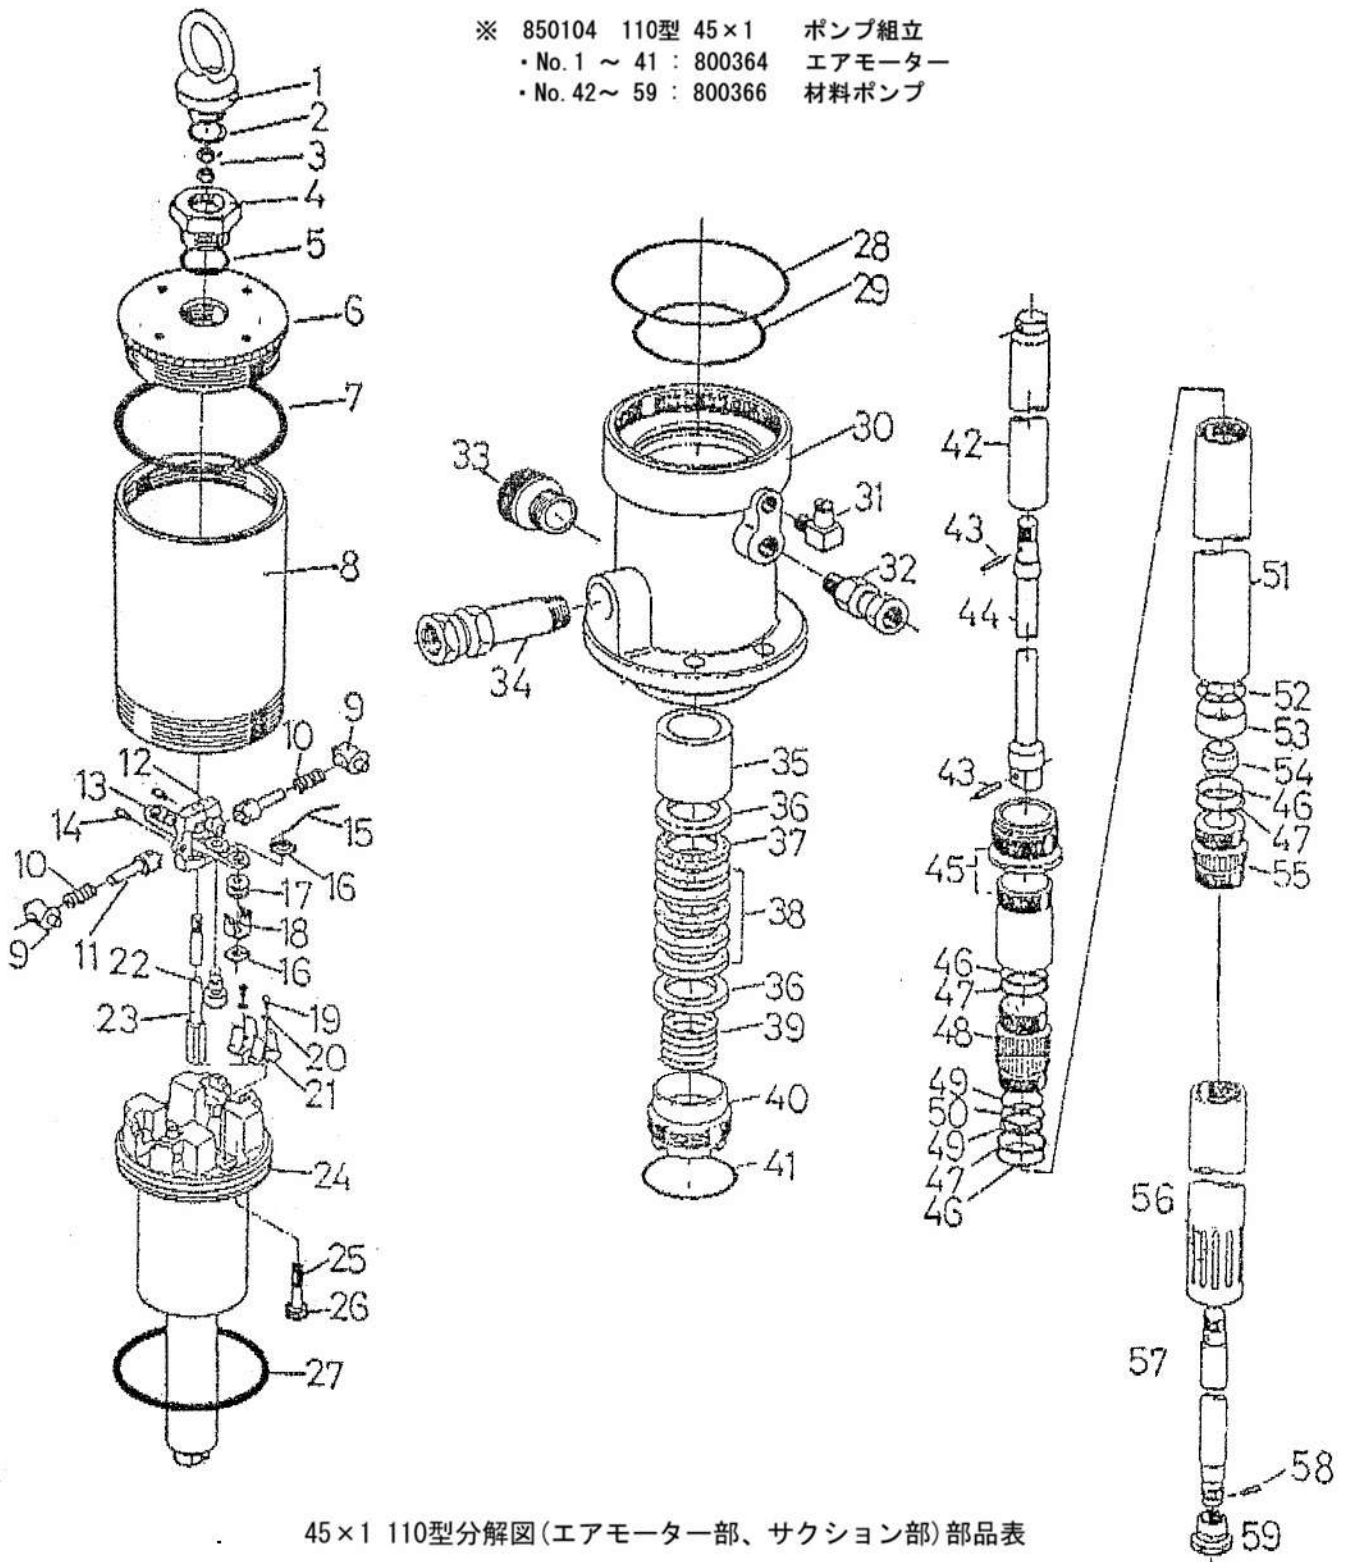

※ 850104 110型 45×1 ポンプ組立
・No. 1 ~ 41 : 800364 エアモーター
・No. 42~ 59 : 800366 材料ポンプ

45×1 110型分解図(エアモーター部、サクシオン部)部品表

No.	部品番号	部品名称	数量	No.	部品番号	部品名称	数量	No.	部品番号	部品名称	数量
1	701735	トッテ	1	21	700245	バー支え	4	41	770530	"O"リング	1
2	770168	パッキン	1	22	770030	排気弁	2	42	701531	スプール	1
3	681886	ロックナット	1	23	830001	切替ロッド組立	1	43	832773	ピン	2
4	701000	ヘッドボルト	1	24	430111	ピストンカート組立	1	44	701594	コネクティングスタッド	1
5	640028	"O"リング	1	25	704773	バルブ輪	1	45	703634	シリンダーヘッド	1
6	700402	シリンダーヘッド	1	26	720032	吸気弁	2	46	770209	"O"リング	3
7	640146	"O"リング	1	27	640067	"O"リング	1	47	770371	バックアップリング	3
8	700403	シリンダー	1	28	640143	"O"リング	1	48	703519	スプールガイド	1
9	700234	バネ受け	2	29	640062	"O"リング	1	49	643681	バックアップリング	2
10	700233	スプリング	2	30	830086	ボディ組立	1	50	640021	"O"リング	1
11	700232	切替ピン	2	31	680008	オイルカップ	1	51	703523	シリンダー	1
12	700330	切替本体	1	32	681019	ユニオンアダプター	1	52	701600	バルブストッパー	1
13	700235	切替バー	1	33	800066	マフラー組立	1	53	701598	スペーサー	1
14	700231	ピン	2	34	830097	出口アダプター組立	1	54	701590	フートバルブ	1
15	700236	ワイヤー	2	35	701572	スロートベアリング	1	55	703525	バルブシート	1
16	704772	止めナット	4	36	701570	パッキン受け	2	56	703522	プースターカバー	1
17	770485	パッキン	2	37	770154	バックアップワッシャー	1	57	701593	プースターロッド	1
18	830002	ゆるみ止め組立	2	38	770153	パッキン	5	58	770233	回り止め	1
19	606087	十字穴付き丸手ネジ	4	39	701571	コイルバネ	1	59	701592	シヨベル	1
20	631414	バネ受金	4	40	701569	リテーナー	1	60