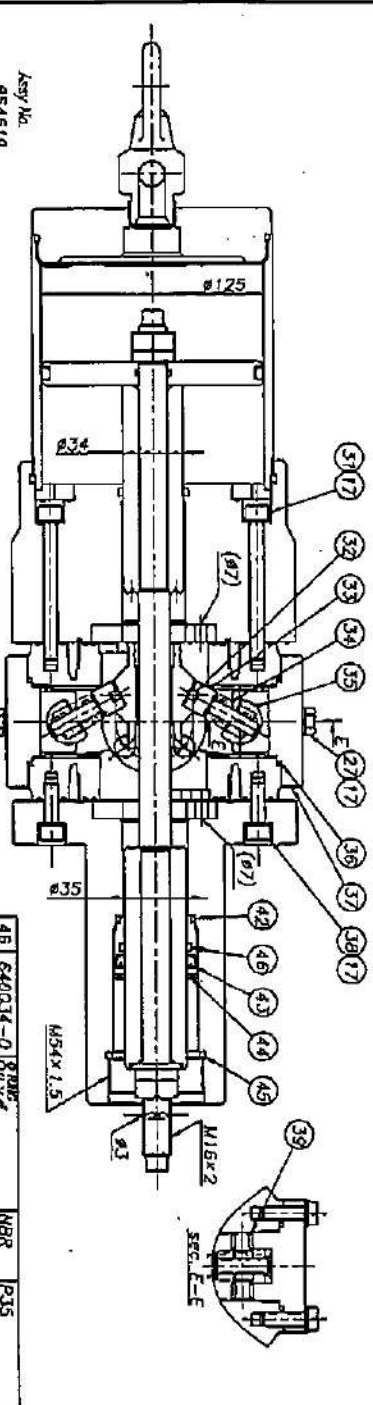

Assy No.
854819
854820

46	640034-0	VALVE SPRING PLATE	NBR	P35	1
45	640135-0	VALVE SPRING PLATE	NBR	C50	1
44	716468-4	VALVE SPRING PLATE	C3604	1	1
43	685795-4	VALVE SPRING PLATE	NBR	RELEASE SKT-36	1

ITEM	PART NO.	DESCRIPTION	UNIT	QTY	
42	640130-0	VALVE SPRING PLATE	NBR	C40	1
41	716419-4	VALVE SPRING PLATE	STK/L31	1	1
40	686369-4	VALVE SPRING PLATE	NBR	LSO-35132	1
39	773067-4	VALVE SPRING PLATE	GENUINE	1	4
38	619149-4	VALVE SPRING PLATE	SCM435	MBX1.25x25	6
37	716216-3	VALVE SPRING PLATE	AS066	1	2
36	640134-0	VALVE SPRING PLATE	NBR	G45	2
35	713620-4	VALVE SPRING PLATE	S45C	1	2
34	686301-4	VALVE SPRING PLATE	SM09C-V	1	2
33	714446-4	VALVE SPRING PLATE	SCM415	1	2
32	700231-4	VALVE SPRING PLATE	SCM415	1	2
31	619163-4	VALVE SPRING PLATE	SCM435	MBX1.25x80	6
30	631017-1	VALVE SPRING PLATE	SPCC	M16	1
29	716478-4	VALVE SPRING PLATE	SS400	1	1
28	716300-4	VALVE SPRING PLATE	SFHC	1	1
27	611149-1	VALVE SPRING PLATE	SS400	1	1
26	832996-4	VALVE SPRING PLATE	SS400	MBX1.25x25	6
25	716289-3	VALVE SPRING PLATE	S45C	1	1
24	716298-4	VALVE SPRING PLATE	SS400	1	1
23	640072-0	VALVE SPRING PLATE	NBR	P115	1
22	716418-4	VALVE SPRING PLATE	A2017	1	1
21	640015-0	VALVE SPRING PLATE	NBR	P16	3
20	886302-4	VALVE SPRING PLATE	SS400	M16x2	2
19	716466-2	VALVE SPRING PLATE	YS056	1	1
18	640007-0	VALVE SPRING PLATE	NBR	P10	8
17	631916-1	VALVE SPRING PLATE	SRM57A	M8	20
16	611153-1	VALVE SPRING PLATE	SS400	MBX1.25x35	2
15	640138-0	VALVE SPRING PLATE	NBR	G65	2
14	804815-3	VALVE SPRING PLATE	NBR	1	1
13	716258-2	VALVE SPRING PLATE	A0C12	1	1
12	773041-3	VALVE SPRING PLATE	NBR	1	2
11	686301-4	VALVE SPRING PLATE	NBR	AS569-150	2
10	770549-4	VALVE SPRING PLATE	NBR	1	2
9	716416-2	VALVE SPRING PLATE	A2017	1	1
8	640033-0	VALVE SPRING PLATE	NBR	P34	1
7	716415-4	VALVE SPRING PLATE	W04D-30	1	1
6	640150-0	VALVE SPRING PLATE	NBR	G125	1
5	716414-4	VALVE SPRING PLATE	A2017	1	1
4	570145-4	VALVE SPRING PLATE	PA12	69x#12xL360	1
3	684524-4	VALVE SPRING PLATE	BNL CHM	#12xR#	1
2	716292-4	VALVE SPRING PLATE	SS400	1	1
1	630242-1	VALVE SPRING PLATE	SS400	M12x1.75	1

CONTROL PANEL	SVL	CHANGED NO.	DATE	RETD BY
A	B	C		
8462	12.4.16	Hydrom		
9038	12.11.26	Hydrom		
9539	24.1.17	Hydrom		

YAMAHA CORPORATION
JAPAN
804874F2